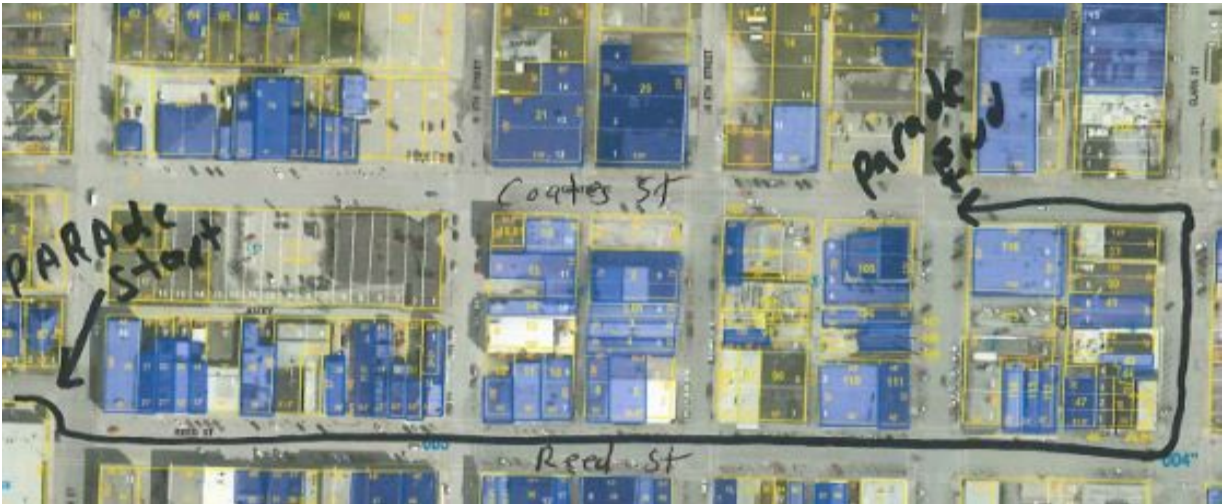

Please mark the one that best applies to your entry.

____ Float ____ Car/Truck ____ Walking

____ Other-Please describe:

Parade route and position information on back PLEASE READ***

→

Parade Route

***** Important Change *****

Parade Positions

Once all entries have been received, we will assign that entry a number. Those numbers will be marked on the street. You will receive a phone call/email from us to let you know what number your entry is. We will start lining up at the corner of Adams and Johnson and then move west toward MACC down Adams onto Reed.

We do ask that when you do start to line up that you enter Reed St. from the west, by MACC, then move east on Reed St. until you find your number on the left side of the road. This is to keep traffic flowing.